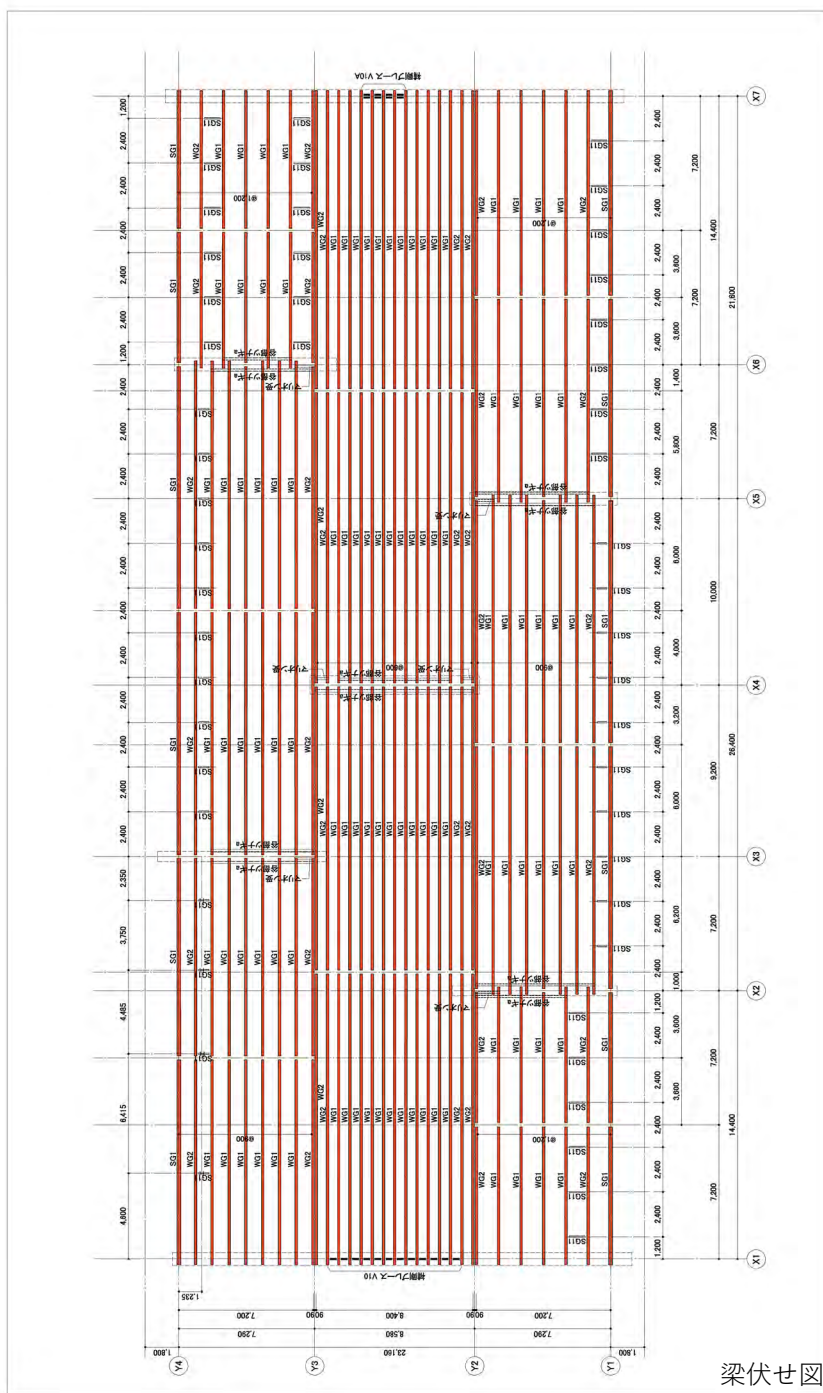

梁伏せ図

Roadside station MASHIKO 2016