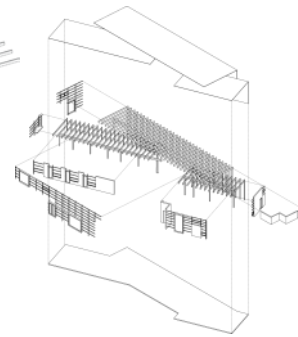

MASAHIRO HARADA

MOUNT FUJI ARCHITECTS STUDIO

XXXX house  
2003

M3-KG  
2006

Tree house  
2009

near house  
2010

Geo metria  
2011

Shore house  
2012