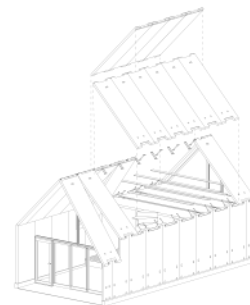

MASAHIRO HARADA

MOUNT FUJI ARCHITECTS STUDIO

XXXX house  
2003

M3-KG  
2006

Tree house  
2009

near house  
2010

Geo metria  
2011

Shore house  
2012

mother's house  
2013

Salon in Kazo  
2014

KASA  
2016

House toward Tateyama  
2016

Chiryu Afterschool  
2016

Roadside Station Mashiko  
2016

CLT-House  
2018

KIRAKU  
2018