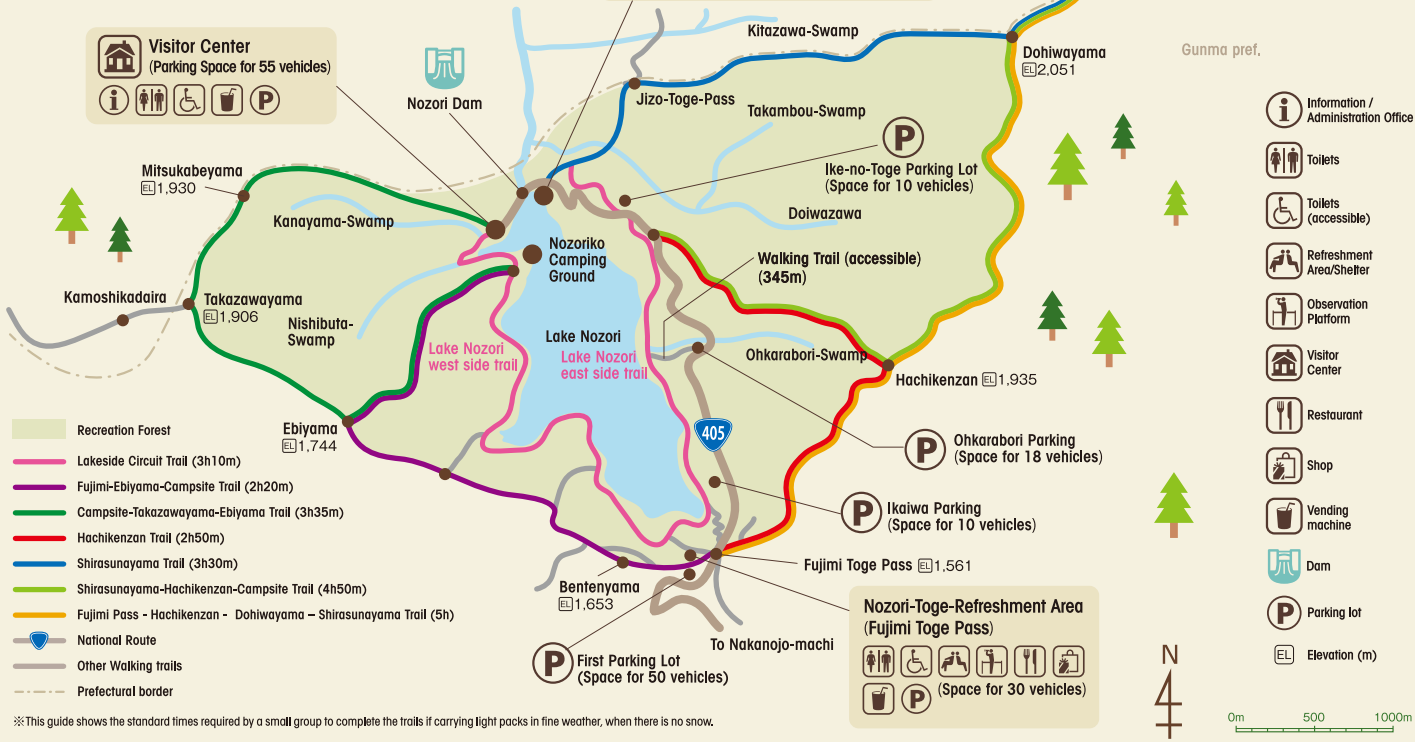

# Nozori Recreation Forest Map

**Nozori-Tenbodai Information Center**  
(Parking Space for 50 vehicles)

**Visitor Center**  
(Parking Space for 55 vehicles)

※This guide shows the standard times required by a small group to complete the trails if carrying light packs in fine weather, when there is no snow.