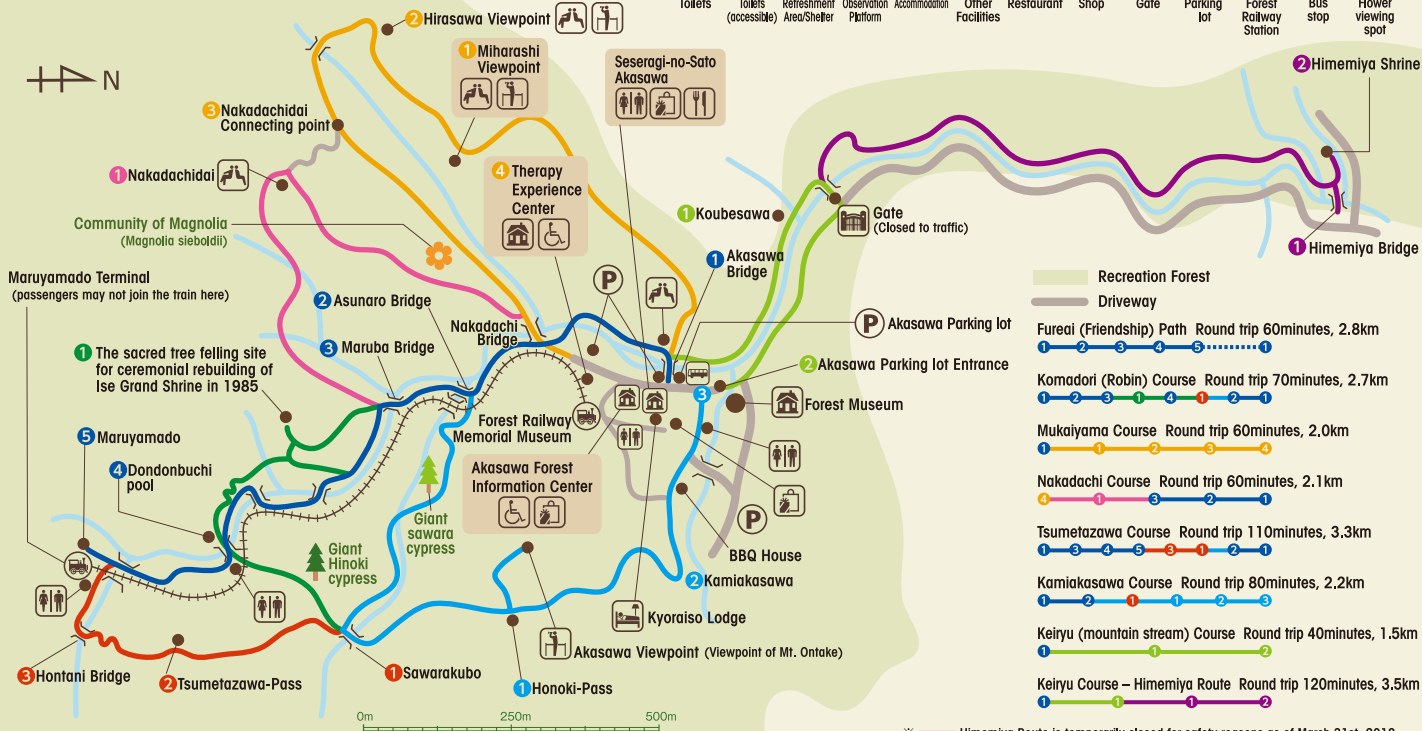

Akasawa Recreation Forest Map

- Recreation Forest
 - Driveway
- Fureai (Friendship) Path** Round trip 60minutes, 2.8km
1 - 2 - 3 - 4 - 5 - - 1
- Komadori (Robin) Course** Round trip 70minutes, 2.7km
1 - 2 - 3 - 1 - 4 - 1 - 2 - 1
- Mukaiyama Course** Round trip 60minutes, 2.0km
1 - 1 - 2 - 3 - 4
- Nakadachi Course** Round trip 60minutes, 2.1km
4 - 1 - 3 - 2 - 1
- Tsumetazawa Course** Round trip 110minutes, 3.3km
1 - 3 - 4 - 5 - 3 - 1 - 2 - 1
- Kamiakasawa Course** Round trip 80minutes, 2.2km
1 - 2 - 1 - 1 - 2 - 3
- Keiryu (mountain stream) Course** Round trip 40minutes, 1.5km
1 - 1 - 2
- Keiryu Course – Himemiya Route** Round trip 120minutes, 3.5km
1 - 1 - 1 - 2

※ Himemiya Route is temporarily closed for safety reasons as of March 31st, 2018.