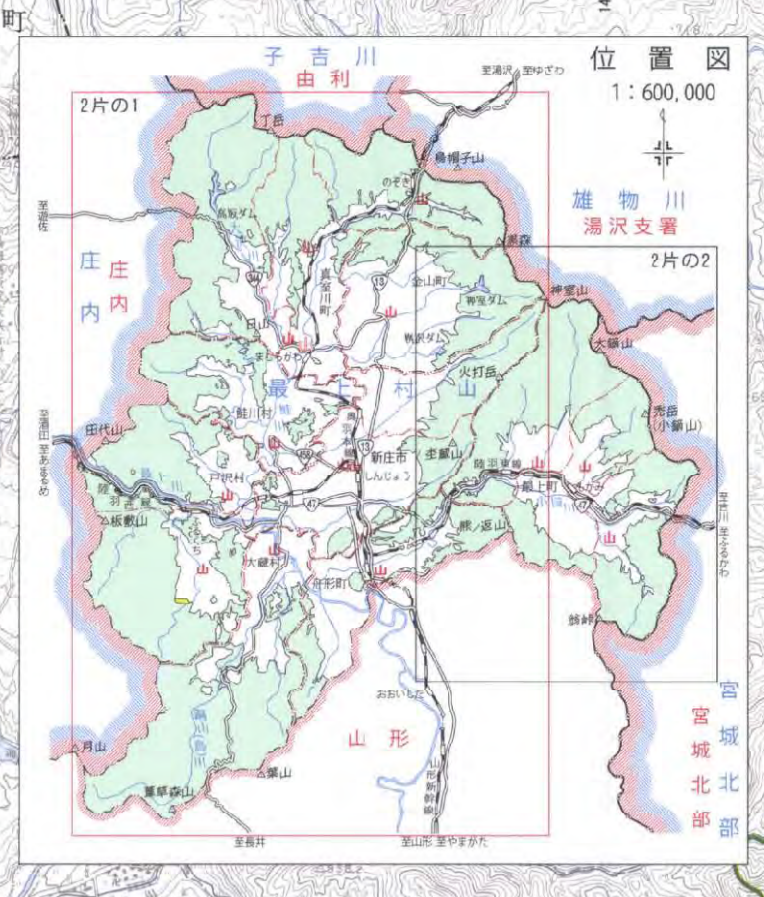

東北森林管理局
最上村山森林計画区
山形森林管理署最上支署
森林位置図兼管内図
2片の内第1片

Legend table with 2 columns: Symbol/Color and Description. Includes symbols for various forest types, management zones, and geographical features.

Detailed legend table with 2 columns: Symbol/Color and Description. Lists various forest types, management zones, and geographical features with corresponding symbols and colors.

平成十七年度調整
東北森林管理局

1:50,000