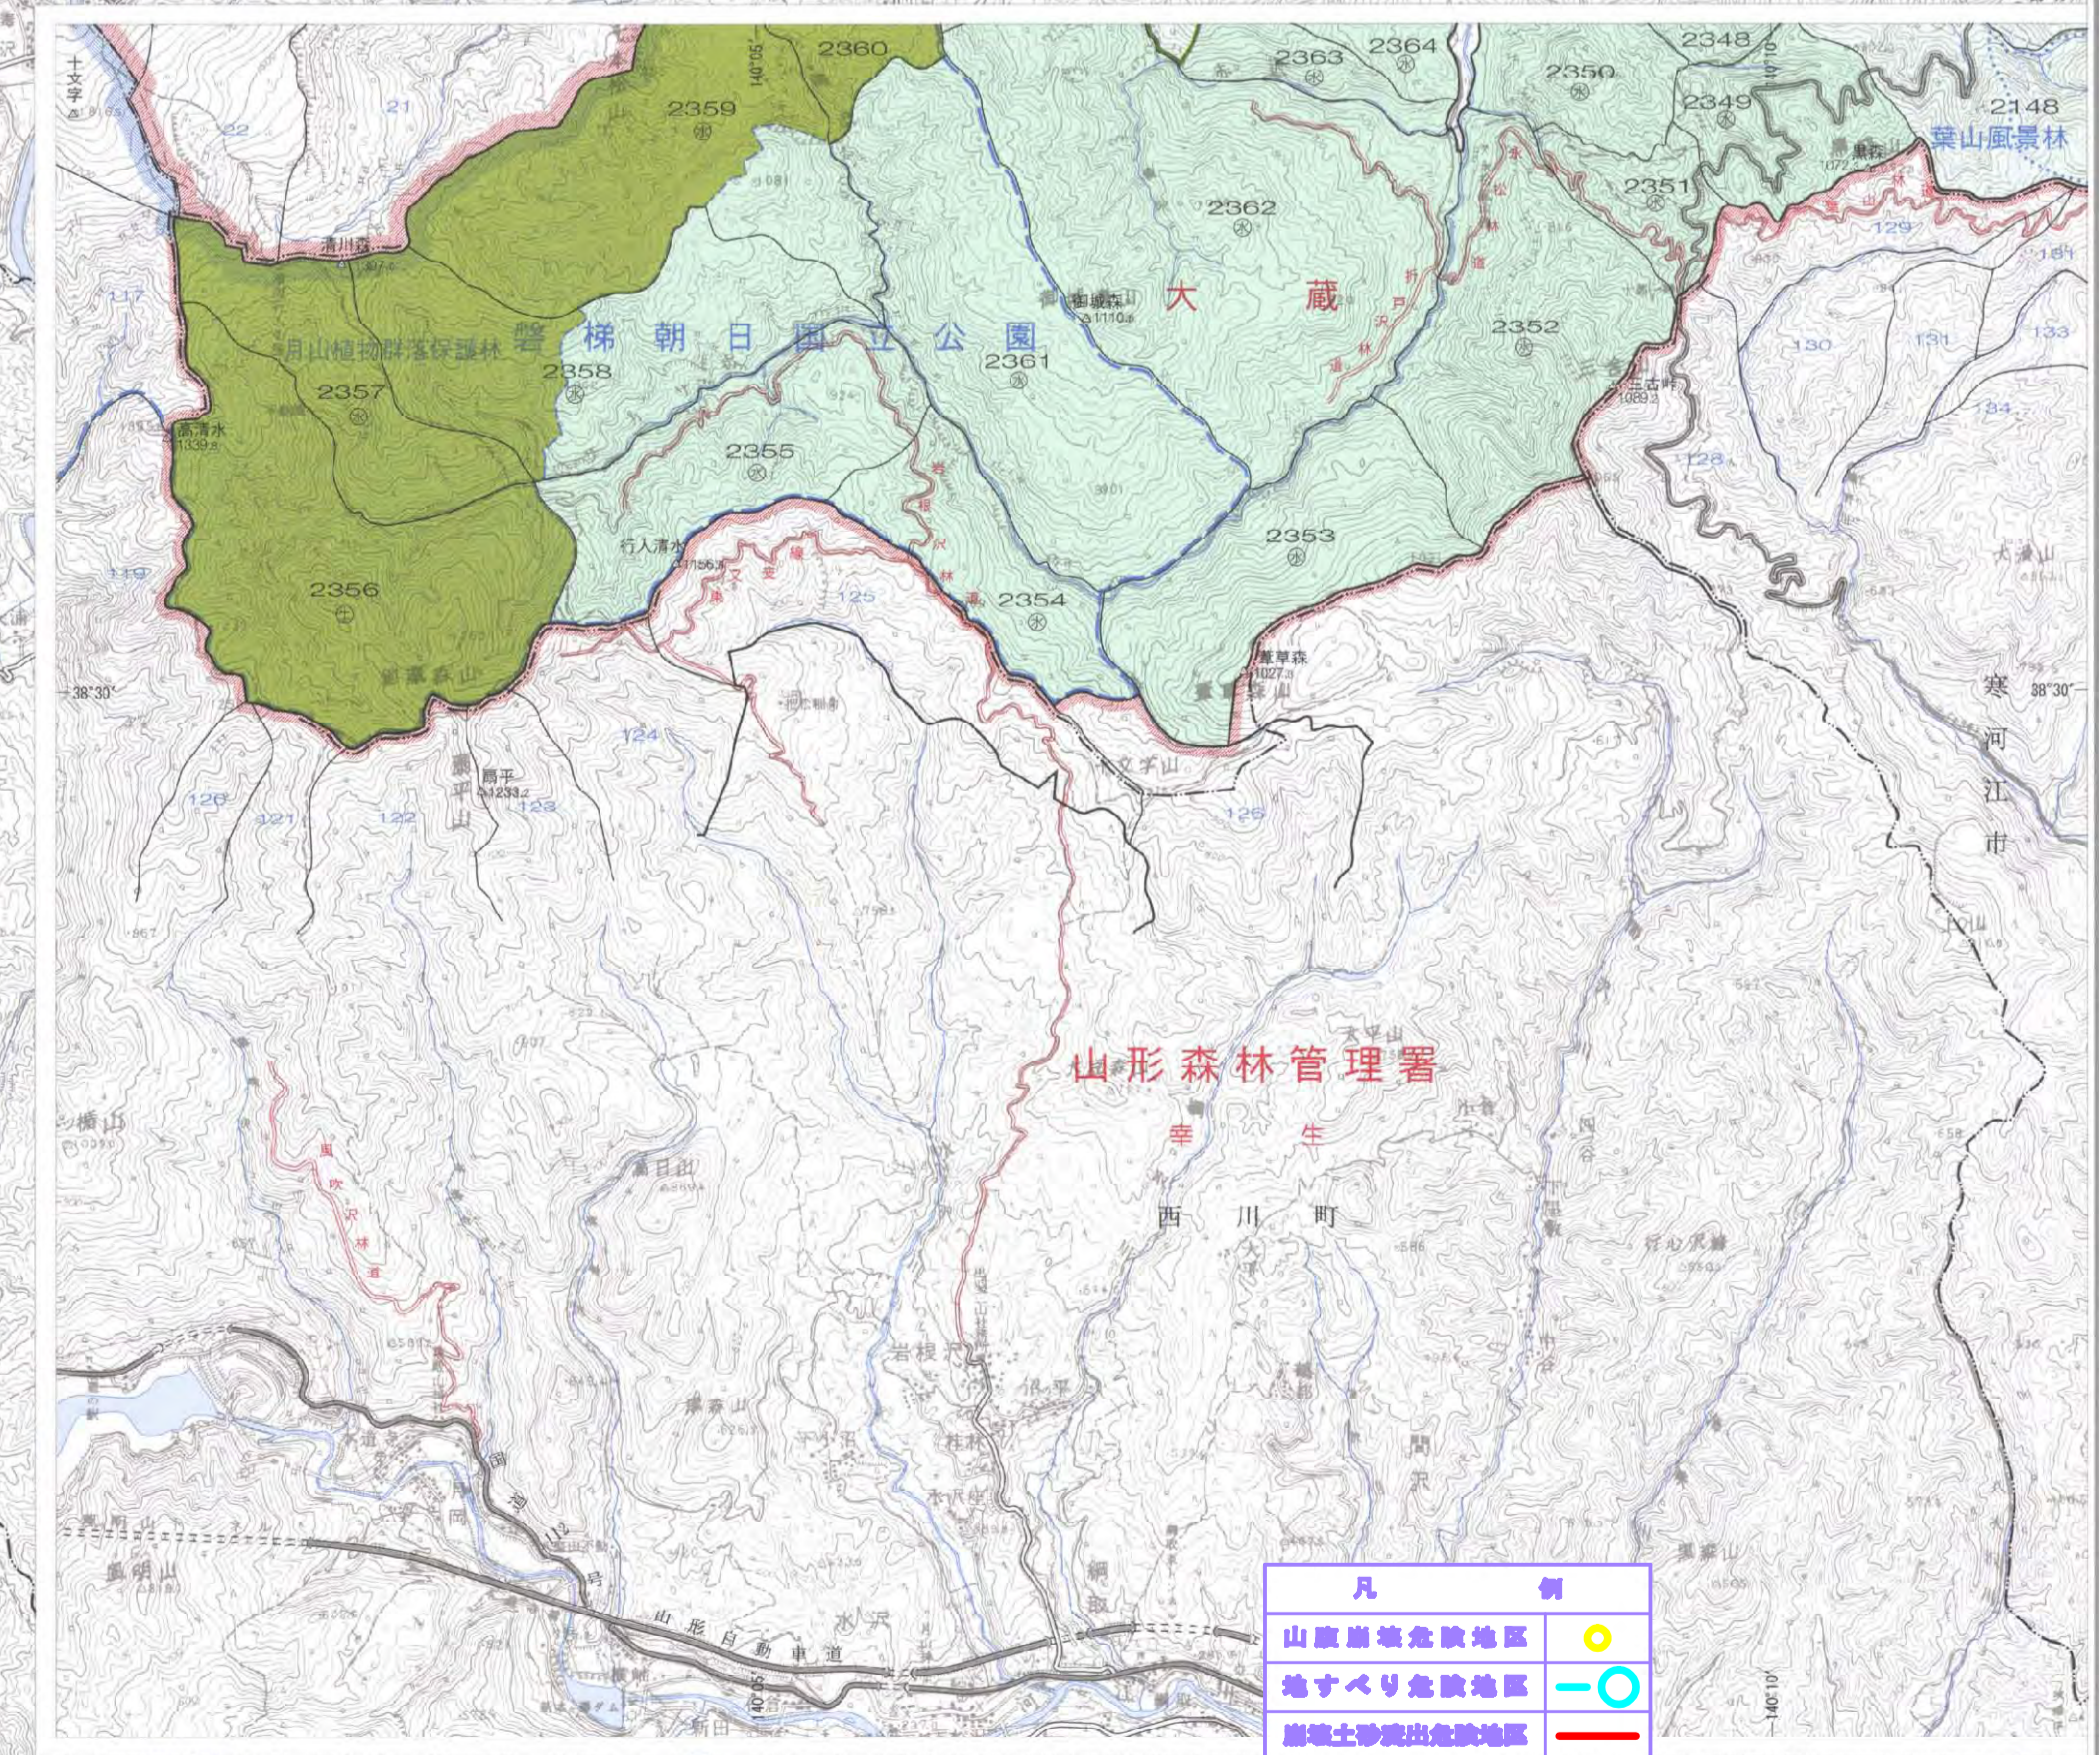

東北森林管理局
最上村山森林計画区
山形森林管理署最上支署
森林位置図兼管内図
2片の内第1片

Legend table with 2 columns: Symbol/Color and Description. Includes symbols for various forest types, management zones, and geographical features.

Detailed legend table with 2 columns: Symbol/Color and Description. Lists various forest types, management zones, and geographical features with corresponding symbols and colors.

平成十七年度調整
東北森林管理局

1:50,000