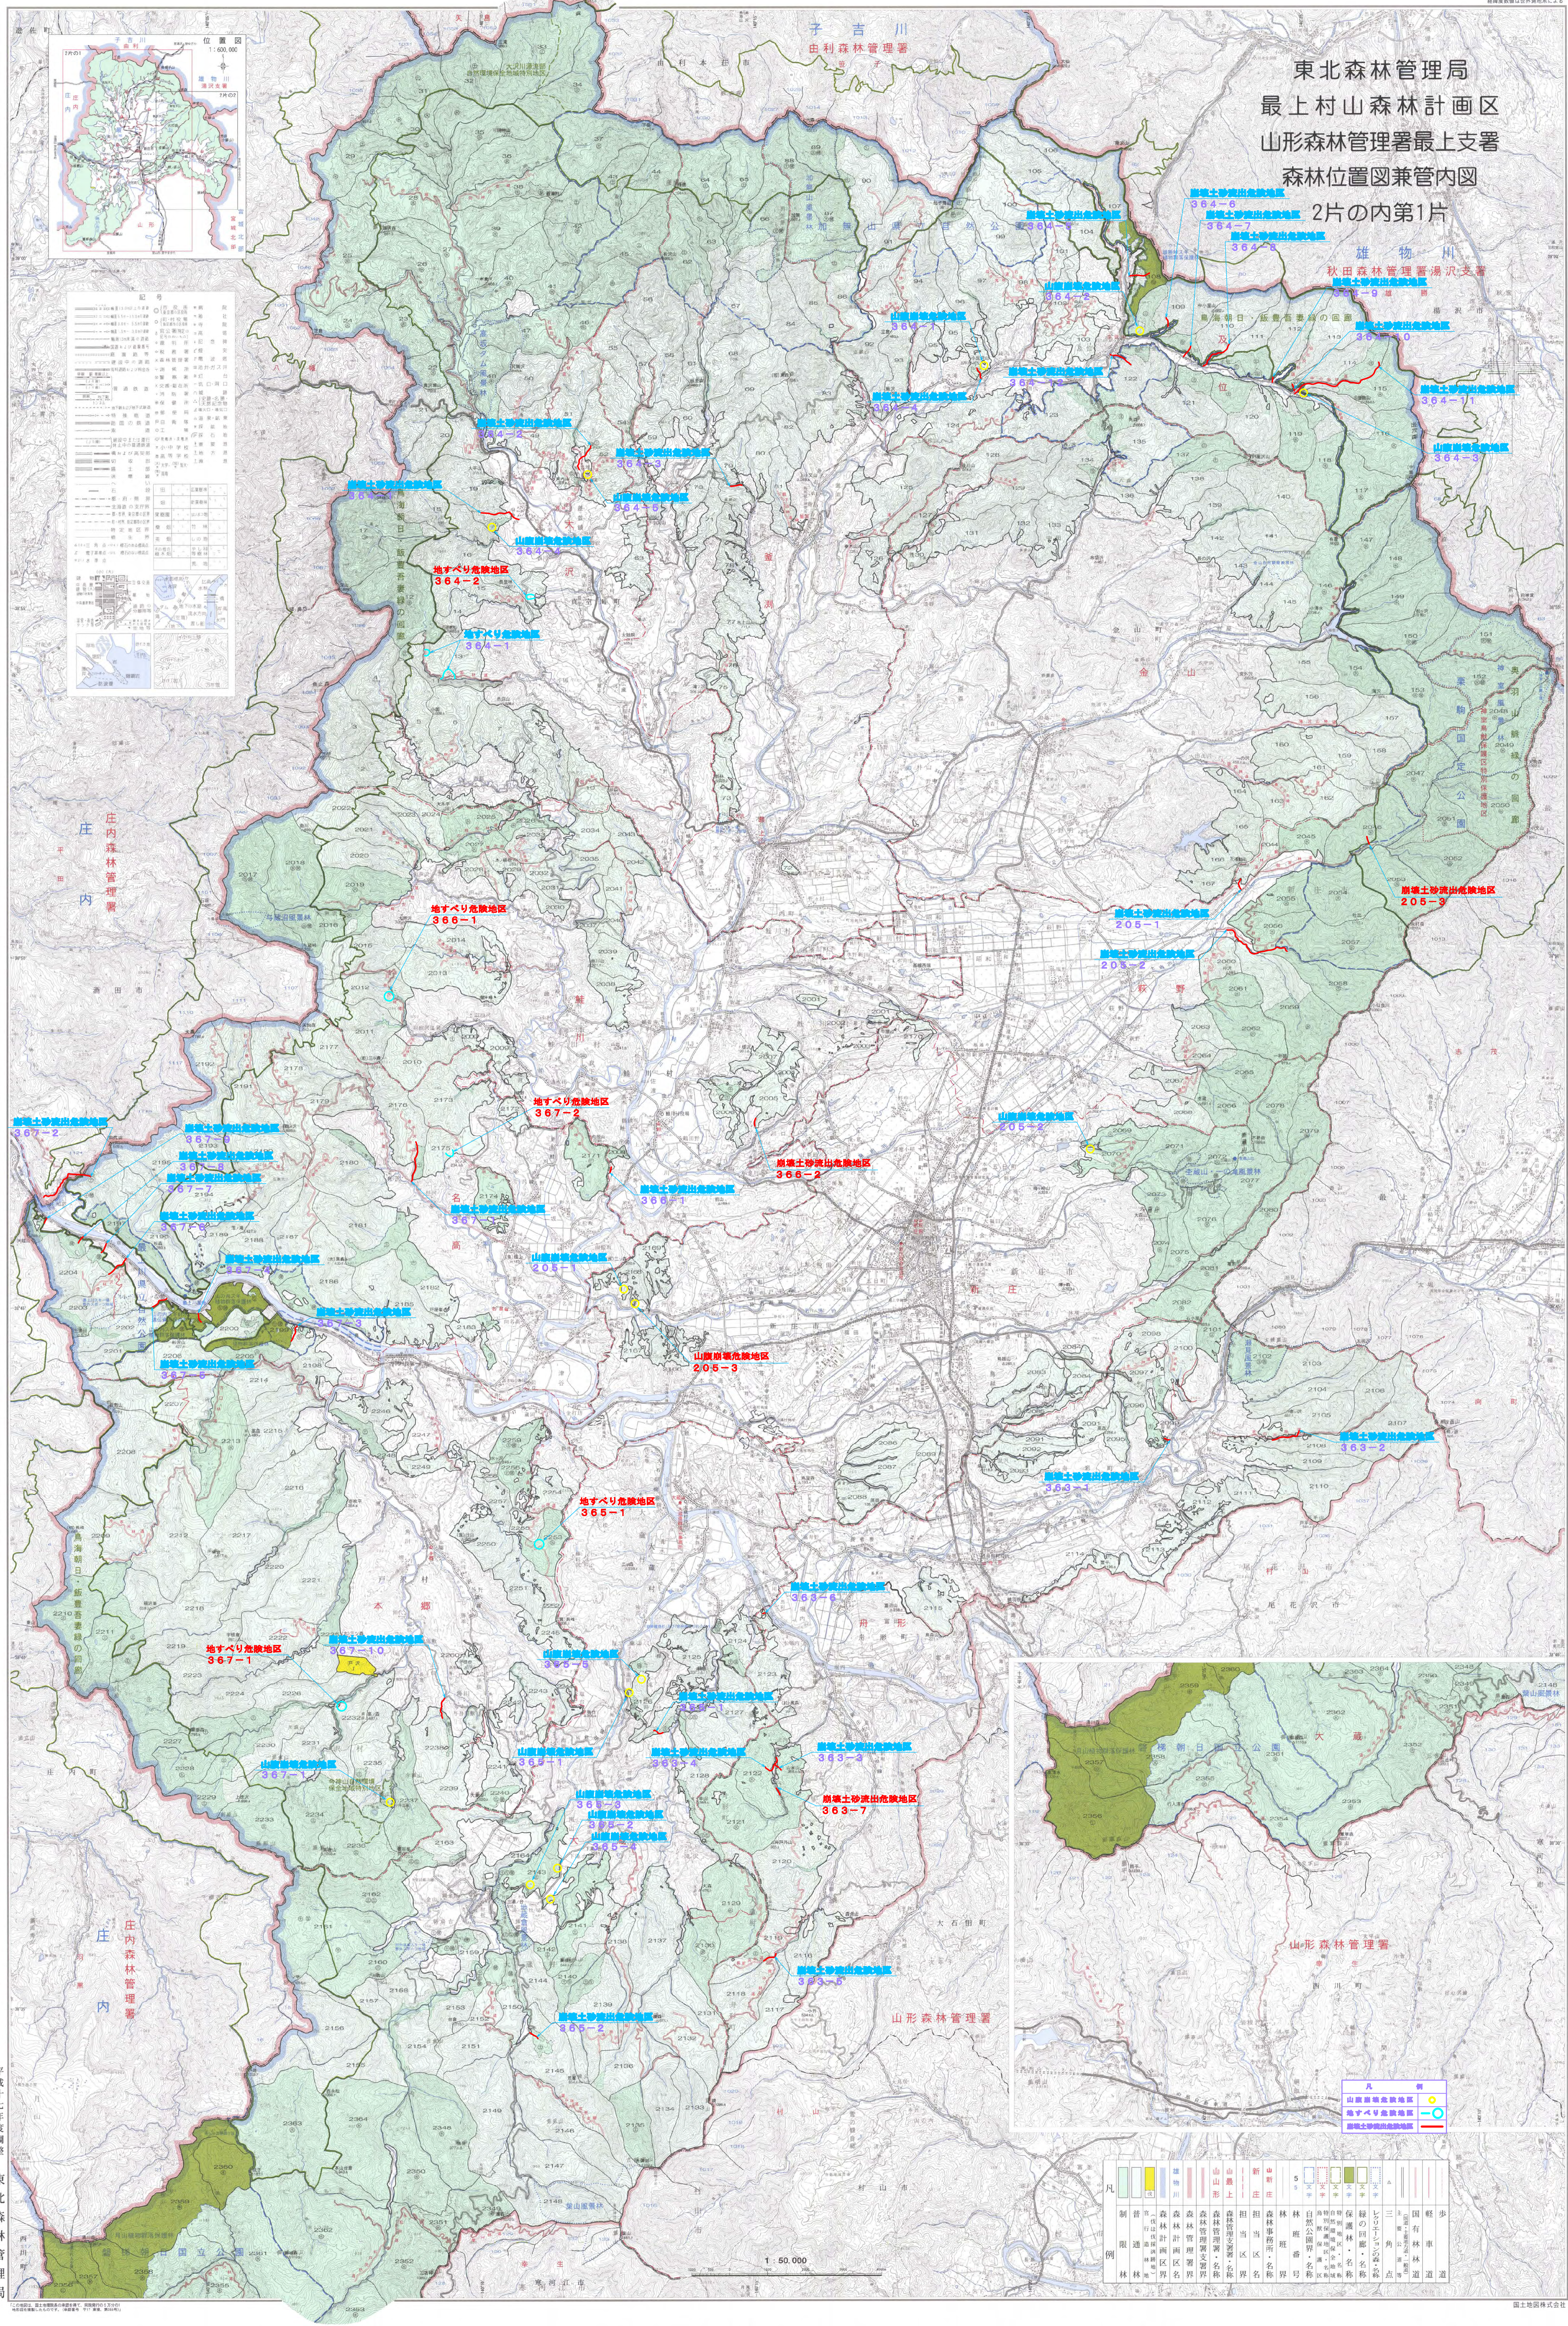

東北森林管理局
最上村山森林計画区
山形森林管理署最上支署
森林位置図兼管内図
2片の内第1片

Legend table with 2 columns: Symbol/Color and Description. Includes symbols for various forest types, management zones, and geographical features.

Detailed legend table with 2 columns: Symbol/Color and Description. Lists various forest types, management zones, and geographical features with corresponding symbols and colors.

平成十七年度調整
東北森林管理局

1:50,000