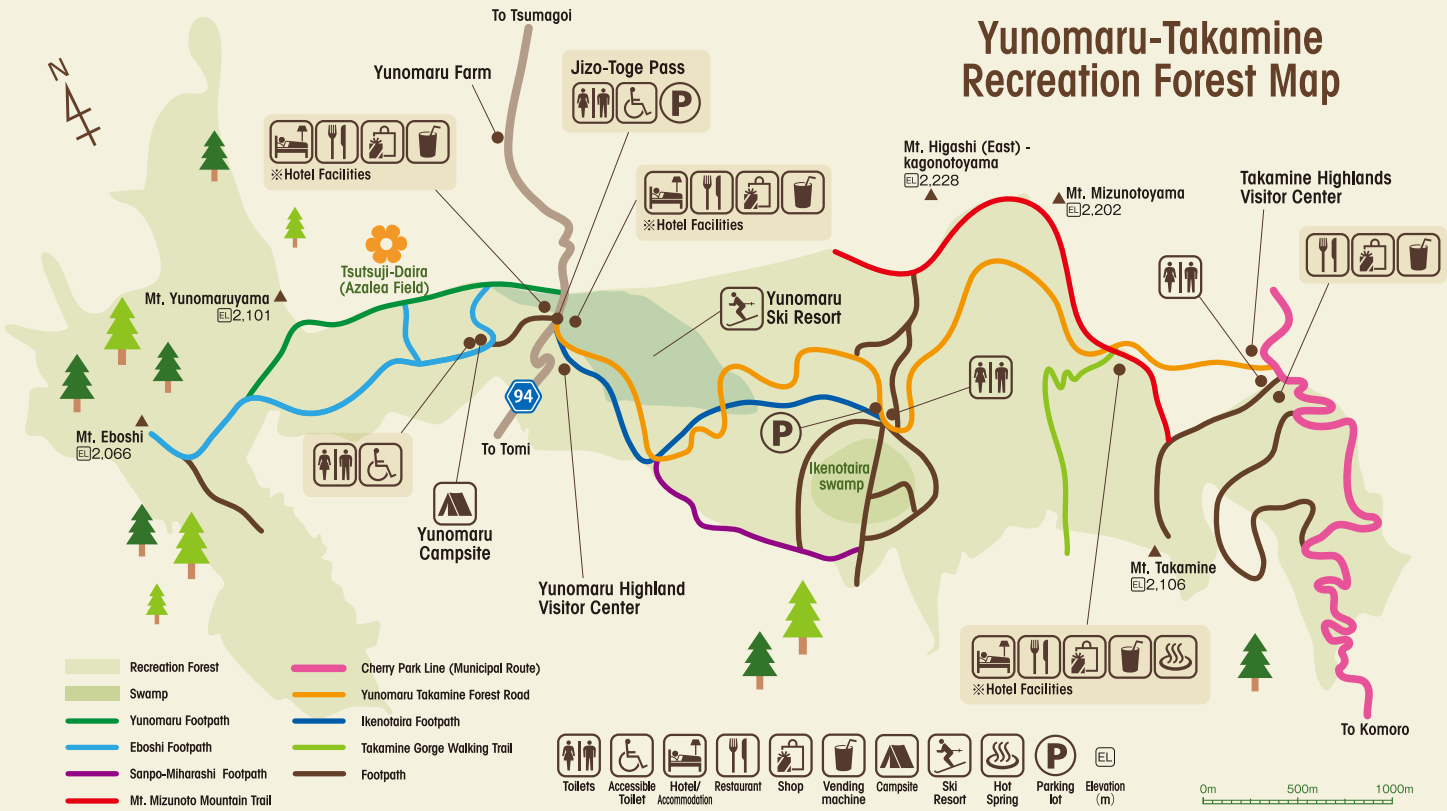

Yunomaru-Takamine Recreation Forest Map

- Recreation Forest
- Swamp
- Yunomaru Footpath
- Eboshi Footpath
- Sanpo-Miharashi Footpath
- Mt. Mizunoto Mountain Trail
- Cherry Park Line (Municipal Route)
- Yunomaru Takamine Forest Road
- Ikenotaira Footpath
- Takamine Gorge Walking Trail
- Footpath

Toilets	Accessible Toilet	Hotel/Accommodation	Restaurant	Shop	Vending machine	Campsite	Ski Resort	Hot Spring	Parking lot	Elevation (m)