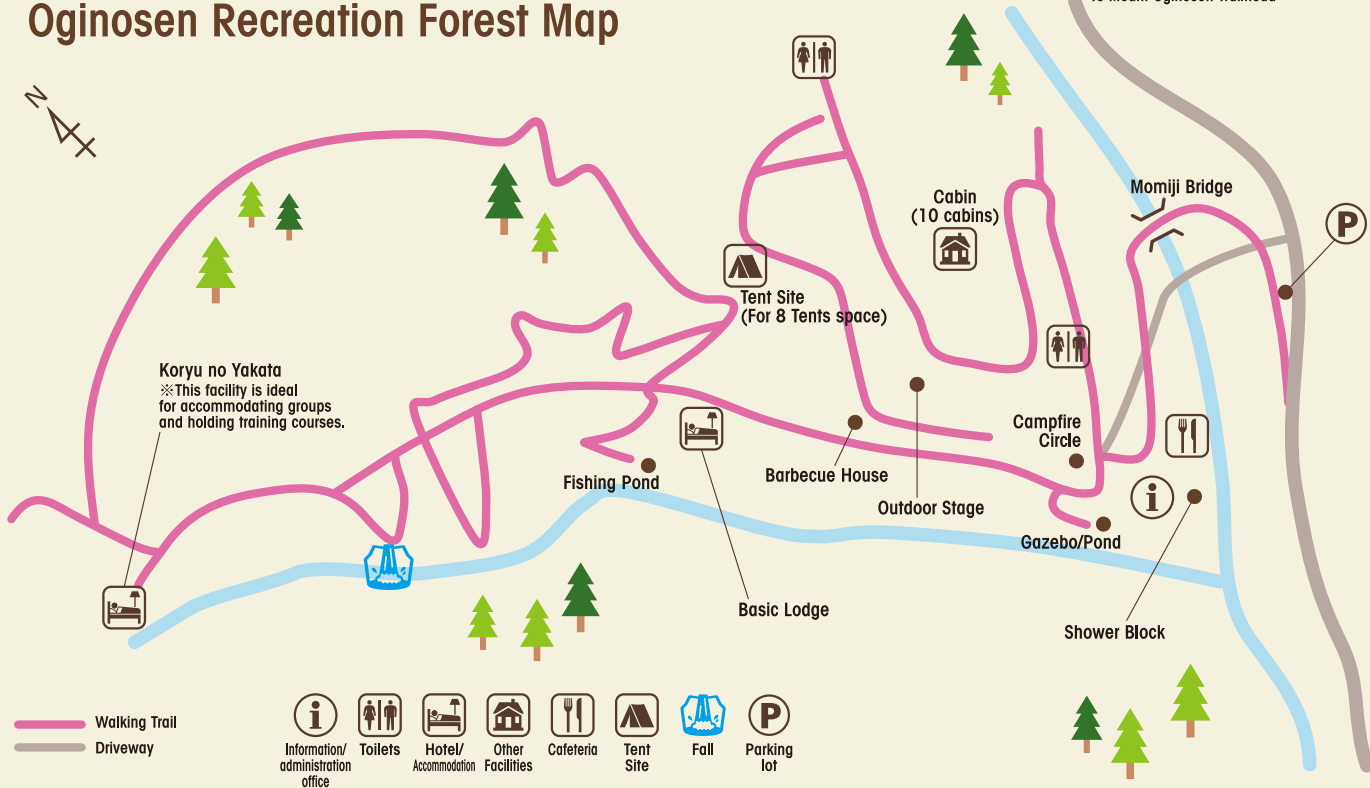

Oginosen Recreation Forest Map

To Mount Oginosen Trailhead

Walking Trail
Driveway

- Information/administration office
- Toilets
- Hotel/Accommodation
- Other Facilities
- Cafeteria
- Tent Site
- Fall
- Parking lot