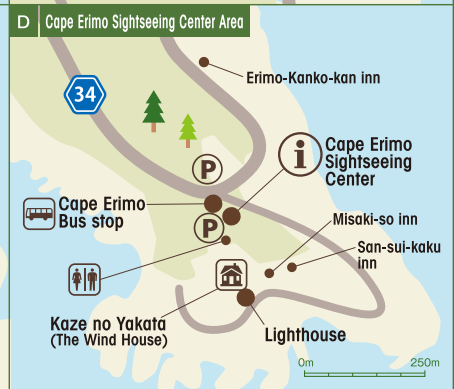

Erimo Recreation Forest Map

- Information/Administration office
- Toilets
- Observation Platform
- Other facilities
- Campsite
- Parking lot
- Bus stop
- Recreation Forest
- Walking trail
- Walking trail (boardwalk)
- Pref. Route