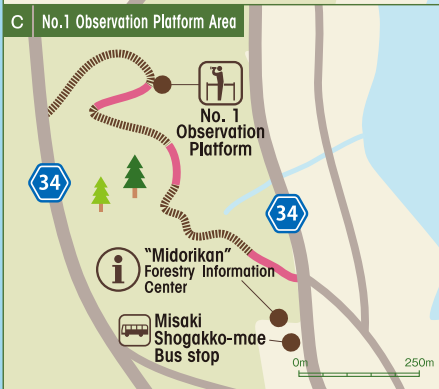

Erimo Recreation Forest Map

- Information/Administration office
- Toilets
- Observation Platform
- Other facilities
- Campsite
- Parking lot
- Bus stop
- Recreation Forest
- Walking trail
- Walking trail (boardwalk)
- Pref. Route